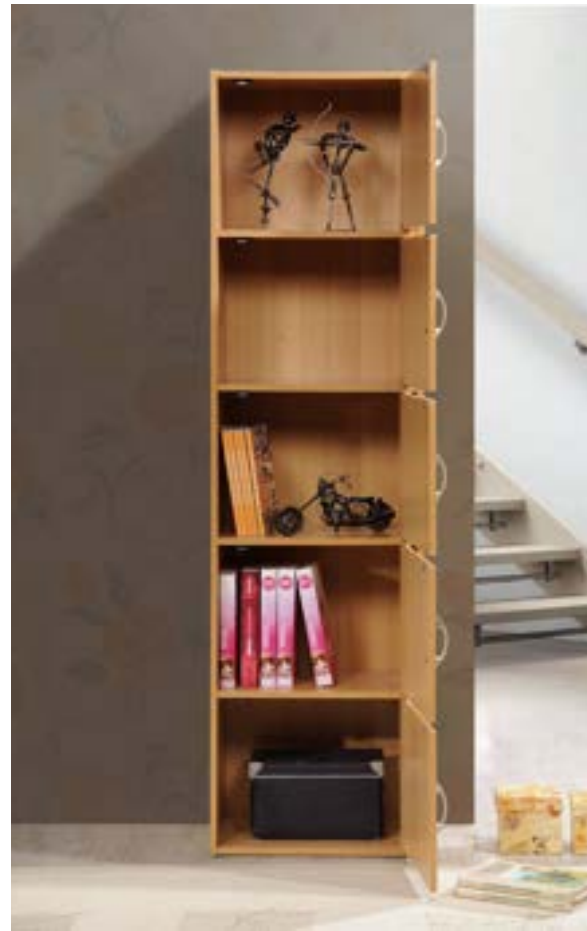

BLACK

CHERRY

6 COLOR  
OPTIONS

MAHOGANY

RAINBOW

WHITE

BOOKCASES  
BOOKSHELVES

**HID5**  
FIVE DOOR BOOKSHELF  
H59" W15.9" D11.75"